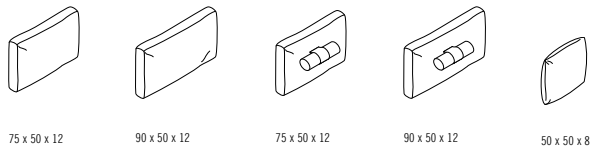

MELL LOUNGE DESIGN: JEHS & LAUB

COR.DE/MELLLOUNGE