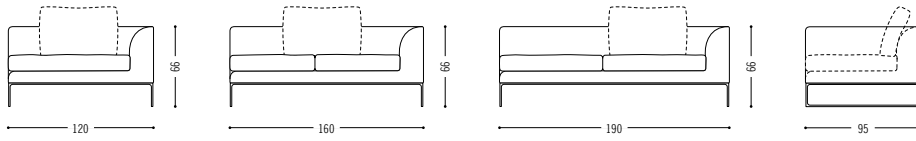

MELL LOUNGE DESIGN: JEHS & LAUB

COR.DE/MELLLOUNGE