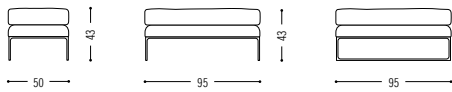

MELL LOUNGE DESIGN: JEHS & LAUB

COR.DE/MELLLOUNGE