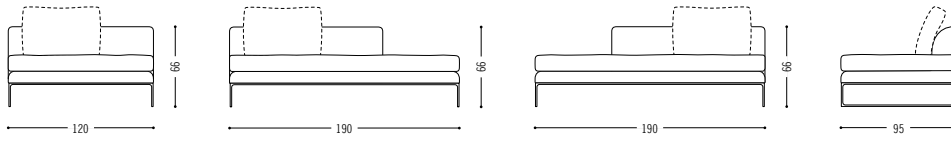

MELL LOUNGE DESIGN: JEHS & LAUB

COR.DE/MELLLOUNGE