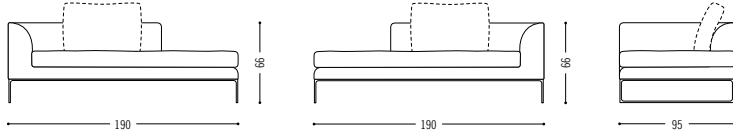

MELL LOUNGE DESIGN: JEHS & LAUB

COR.DE/MELLLOUNGE