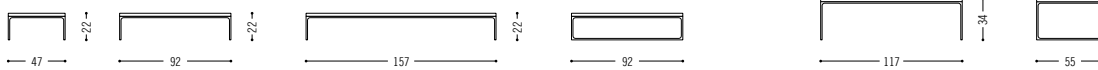

MELL LOUNGE DESIGN: JEHS & LAUB

COR.DE/MELLLOUNGE